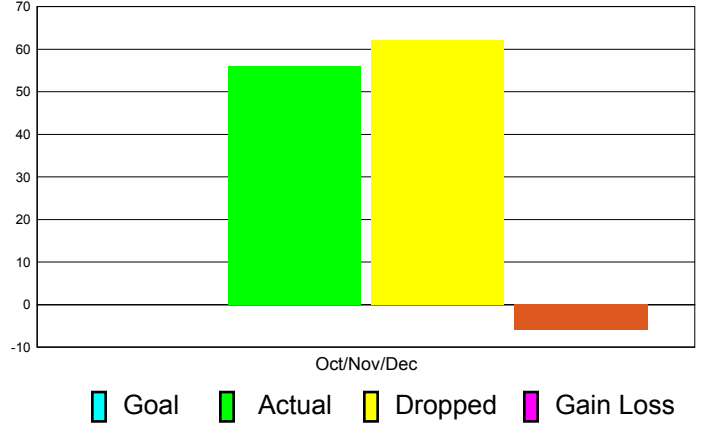

Membership Results 2011-2012

Goal, New, Dropped, Gain/Loss