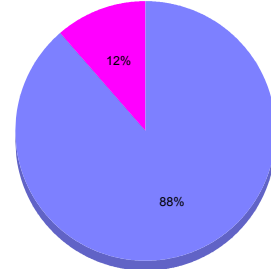

Goal, New, Dropped, Gain/Loss

Comparison of Membership Gain/Loss

Current Year Compared to the Previous Year

Gender Comparison 2010-2011

For District 110CO

Oct/Nov/Dec

■ Male ■ Female